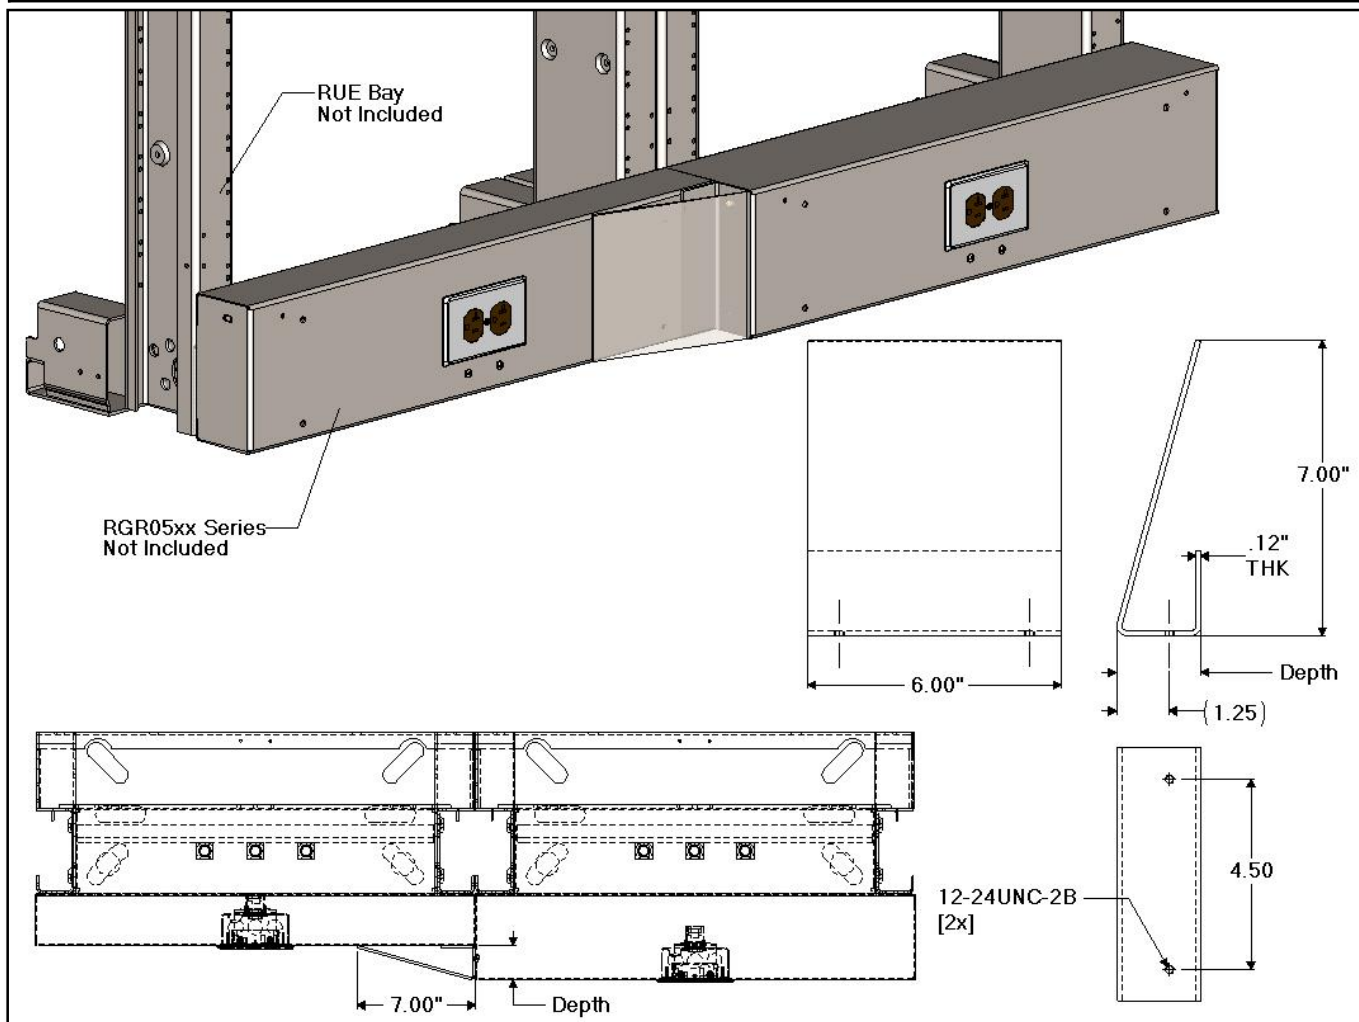

GRT Series - RU/RUE Guard Rail Transition

GRT Series - Guard Rail Transition	
CSF P/N#	Depth
GRT01xx	1.00"
GRT02xx	2.00"
GRT03xx	3.00"
GRT04xx	4.00"
GRT05xx	5.00"
GRT06xx	6.00"
GRT07xx	7.00"
GRT08xx	8.00"
GRT09xx	9.00"

GRT Series - Guard Rail Transition	
CSF P/N#	Depth
GRT10xx	10.00"
GRT11xx	11.00"
GRT12xx	12.00"
GRT13xx	13.00"
GRT15xx	15.00"
GRT16xx	16.00"
GRT17xx	17.00"
GRT18xx	18.00"
GRT19xx	19.00"
GRT20xx	20.00"

Notes:
 - Kit includes all mounting hardware and guard rail transition.
 - Other Depths available upon request .

Specifications subject to change. Please contact CSF Customer Service for more information.